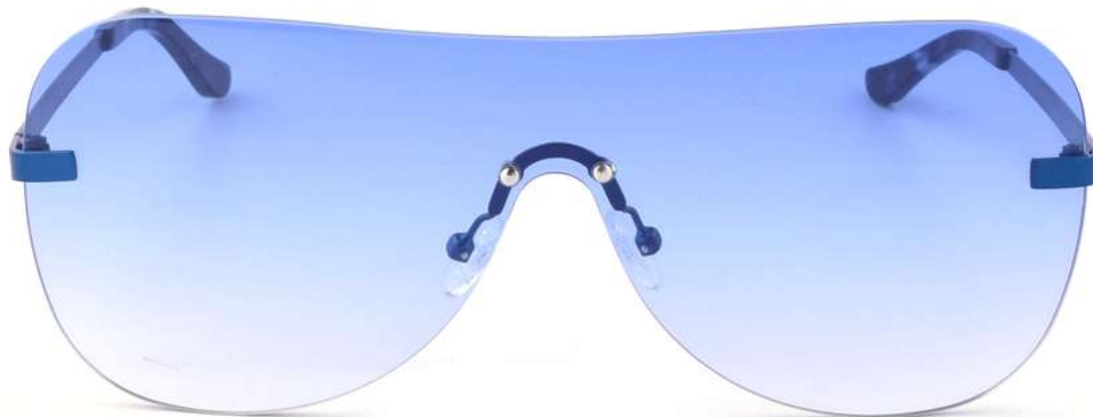

C2

Metal Sunglasses

Model No. BVS1344

Size: 140-0-145

Hinge Type: 3-Barrels