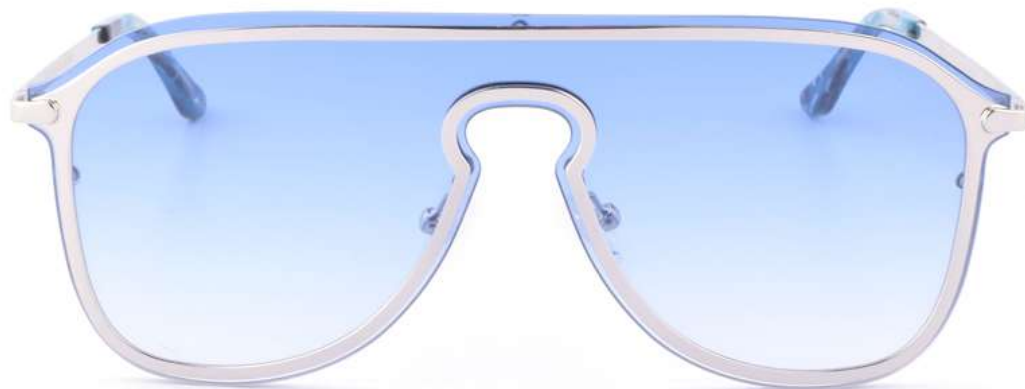

C2

Metal Sunglasses

Model No. BVS1347

Size: 145-0-145

Hinge Type: 3-Barrels