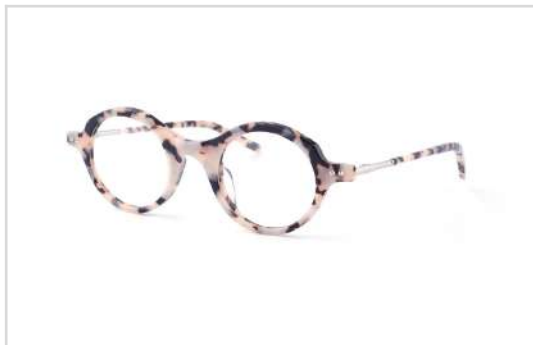

Product discription

C2