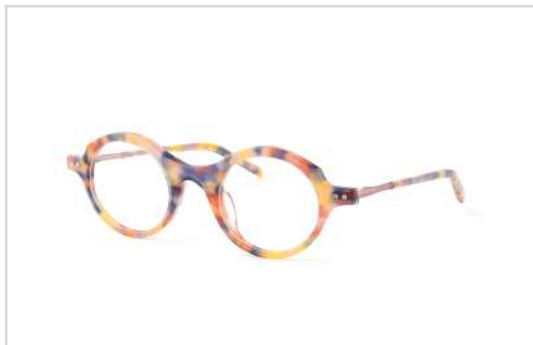

Product discription

C5