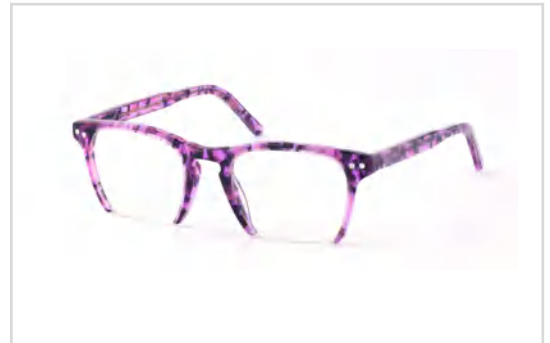

Model No. BVF4230

Size:46-21-140

Hinge Type:3-Barrel

Product description

C1

C2

C3

C4

C5

C6

Rectangle Half-Rim Acetate Optical Frames

Model No. BVF4231

Size:48-20-140

Hinge Type:3-Barrel

Product discription

C2

C3

C4

C5

C6

Oval Half-Rim Acetate Optical Frames

Model No. BVF4232

Size:46-20-140

Hinge Type:3-Barrel