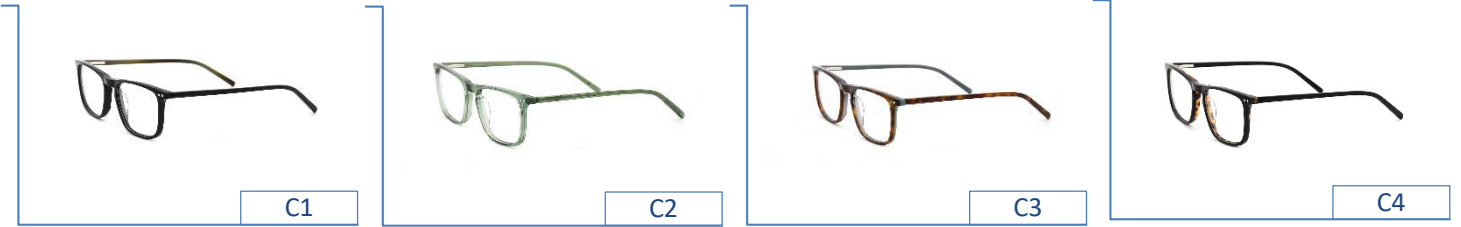

DYLAN

BF20AW 0704AC

140
52
19

HINGE: Spring